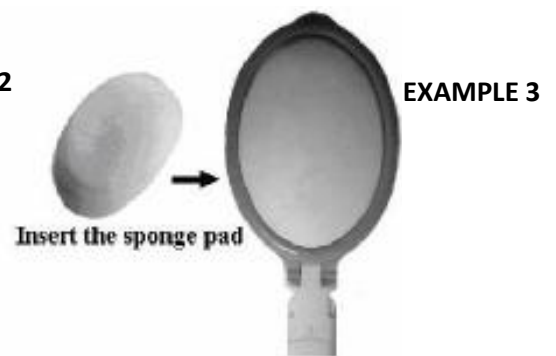

# 15PC LOTION APPLICATOR SPA SET

## Set Includes:

- 1pc Foldable Ergonomic Wand
- 1pc Loofah head
- 1pc Pumice Stone head
- 1pc Bath Sponge head
- 1pc Lotion applicator head
- 10pcs Lotion pads

## Instructions:

- Unfold the ergonomic wand until you hear a "Click".
- Insert the desired head on the wand until you hear a "Click" locking the head in place (See Example 1).
- Release the head by pressing both sides simultaneously on the connection point of the wand and the attached head (See Example 2).
- To insert a lotion applicator pad into the head pull back the frame of lotion applicator head, place the pad on the inside of the head and close the frame (See Example 3). After the pad is inserted, evenly spread lotion on the pad for application.