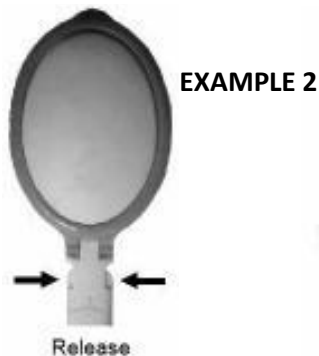

## Set Includes:

- 1pc Foldable Ergonomic Wand
- 1pc Loofah head
- 1pc Pumice Stone head
- 1pc Bath Sponge head
- 1pc Lotion applicator head
- 10pcs Lotion pads

## Instructions:

- Unfold the ergonomic wand until you hear a "Click".
- Insert the desired head on the wand until you hear a "Click" locking the head in place (See Example 1).
- Release the head by pressing both sides simultaneously on the connection point of the wand and the attached head (See Example 2).
- To insert a lotion applicator pad into the head pull back the frame of lotion applicator head, place the pad on the inside of the head and close the frame (See Example 3). After the pad is inserted, evenly spread lotion on the pad for application.