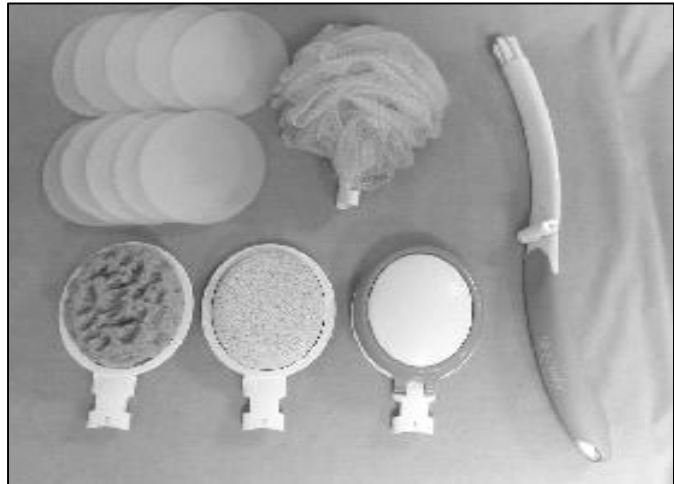

# 15PC LOTION APPLICATOR SPA SET

## Set Includes:

- 1pc Foldable Ergonomic Wand
- 1pc Loofah head
- 1pc Pumice Stone head
- 1pc Bath Sponge head
- 1pc Lotion applicator head
- 10pcs Lotion pads

## Instructions:

- Unfold the ergonomic wand until you hear a "Click".
- Insert the desired head on the wand until you hear a "Click" locking the head in place (See Example 1).
- Release the head by pressing both sides simultaneously on the connection point of the wand and the attached head (See Example 2).
- To insert a lotion applicator pad into the head pull back the frame of lotion applicator head, place the pad on the inside of the head and close the frame (See Example 3). After the pad is inserted, evenly spread lotion on the pad for application.