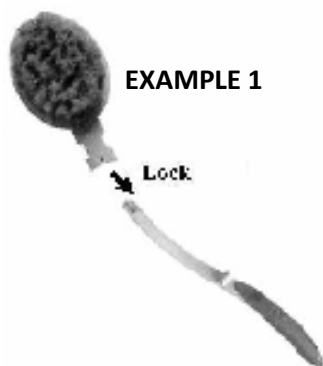

## Set Includes:

- 1pc Foldable Ergonomic Wand
- 1pc Loofah head
- 1pc Pumice Stone head
- 1pc Bath Sponge head
- 1pc Lotion applicator head
- 10pcs Lotion pads

## Instructions:

- Unfold the ergonomic wand until you hear a "Click".
- Insert the desired head on the wand until you hear a "Click" locking the head in place (See Example 1).
- Release the head by pressing both sides simultaneously on the connection point of the wand and the attached head (See Example 2).
- To insert a lotion applicator pad into the head pull back the frame of lotion applicator head, place the pad on the inside of the head and close the frame (See Example 3). After the pad is inserted, evenly spread lotion on the pad for application.