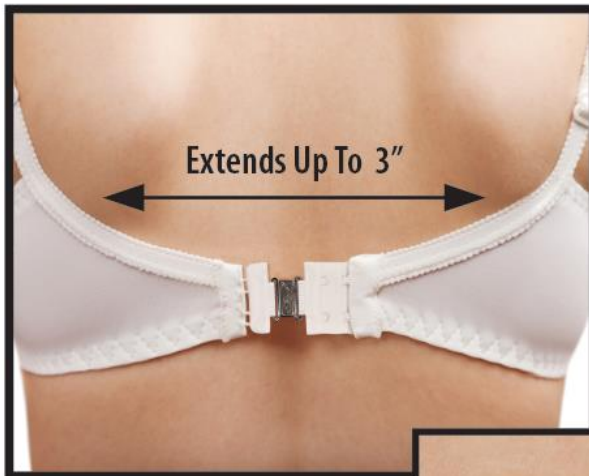

Please make sure to remove the plastic sleeve from each end of the magnetic clasp.

## Powerful & Secure Magnetic Clasp with Easy Twist Release

Easy Twist Release

**Powerful  
Magnetic Clasp**

COLORS:  
White, Black, Nude

MODEL: JB6841

**INSTRUCTIONS ON ARTWORK**