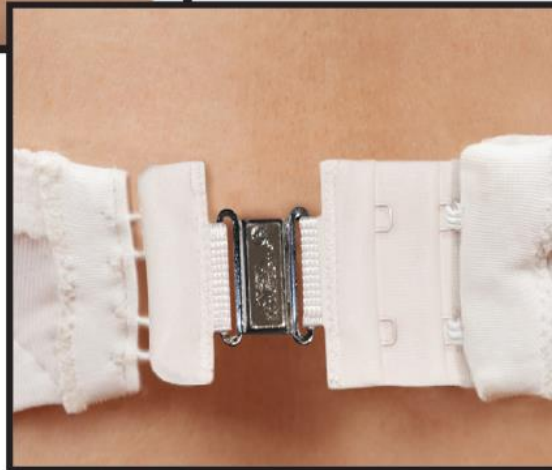

Please make sure to remove the plastic sleeve from each end of the magnetic clasp.

## Powerful & Secure Magnetic Clasp with Easy Twist Release

Easy Twist Release

**Powerful  
Magnetic Clasp**

COLORS:  
White, Black, Nude

MODEL: JB6841

**INSTRUCTIONS ON ARTWORK**