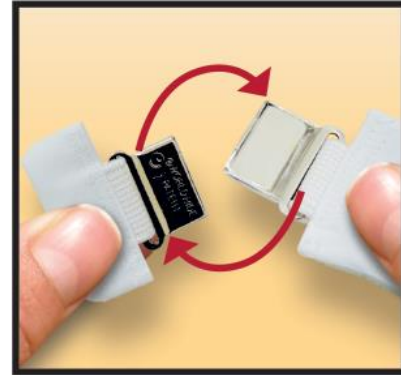

Please make sure to remove the plastic sleeve from each end of the magnetic clasp.

## Powerful & Secure Magnetic Clasp with Easy Twist Release

Easy Twist Release

**Powerful  
Magnetic Clasp**

COLORS:  
White, Black, Nude

MODEL: JB6841

**INSTRUCTIONS ON ARTWORK**